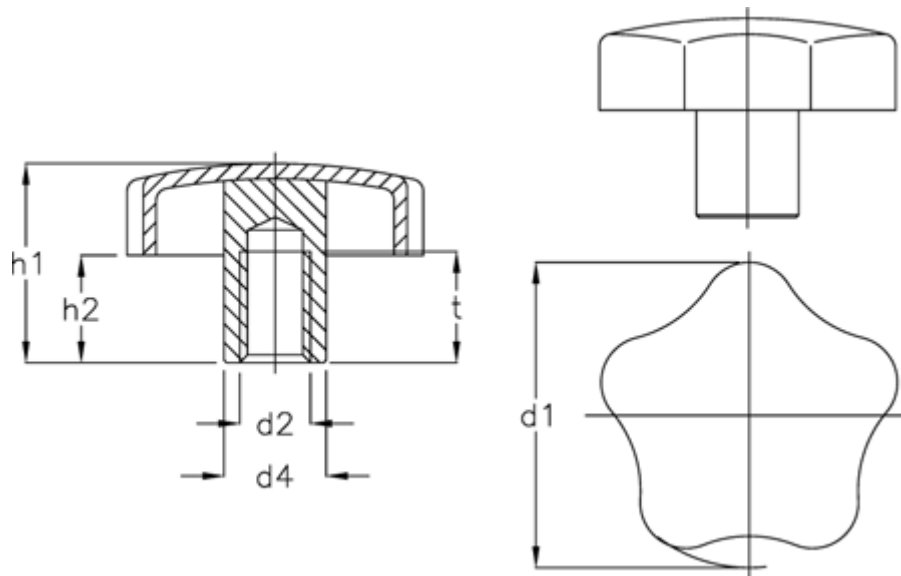

Article number: 20888470

Description: E+G Hand knob GN5334-60-M 12-E

Measures

d1	= 60
d2	= M 12
d4	= 20
H1	= 39
H2	= 21.0
t min	= 22